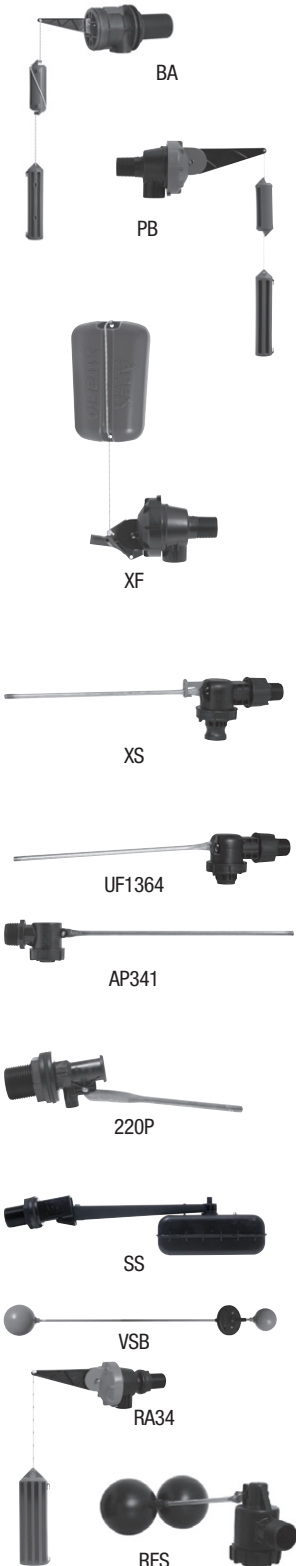

Visiball

VSBS US	88005645	48"	Visiball water indicator	098268161106	1	3.90	239.50
PVSB EXT US	88005646	36"	Visiball extension tube	098268161113	1	0.64	104.00

RainAid

RA34 US	88005647	3/4"	Tank Valve	098268161120	1	0.97	93.50
---------	----------	------	------------	--------------	---	------	-------

Reservoir Valve

RES114 US	88005648	1-1/4"	Reservoir Valve	098268161151	1	2.70	102.00
RES112 US	88005649	1-1/2"	Reservoir Valve	098268161168	1	2.69	102.00
RES2 US	88005650	2"	Reservoir Valve	098268161205	1	2.73	102.00