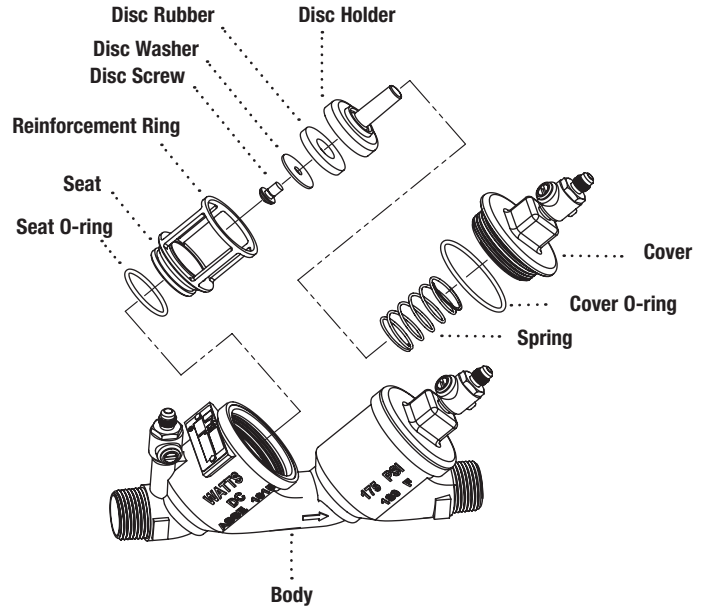

Kit consists of: seat, seat O-ring and cover O-ring.

Complete Valve Rubber Parts Kits

ORDERING CODE	KIT NO.	SIZE
0889078	RK 719 RT	1/2"
0889079	RK 719 RT	3/4"
0889080	RK 719 RT	1"
0889081	RK 719 RT	1 1/4" – 1 1/2"
0889082	RK 719 RT	2"

Kit consists of: 2 check seat O-rings, 2 check cover O-rings, 2 check rubbers.

1st or 2nd Check Cover Kits

ORDERING CODE	KIT NO.	SIZE
0889072	LFRK 719-R10-C	1/2" – 3/4"
0794039	LFRK 719 C	1/2"
0794040	LFRK 719 C	3/4"
0794041	LFRK 719 C	1"
0794042	LFRK 719 C	1 1/4" – 1 1/2"
0794043	LFRK 719 C	2"

Kit consists of: cover and cover O-ring.

For 1 1/4" 719R15 models use 1 1/4" - 1 1/2" repair kits.

*The wetted surface of this product contacted by consumable water contains less than 0.25% of lead by weight.